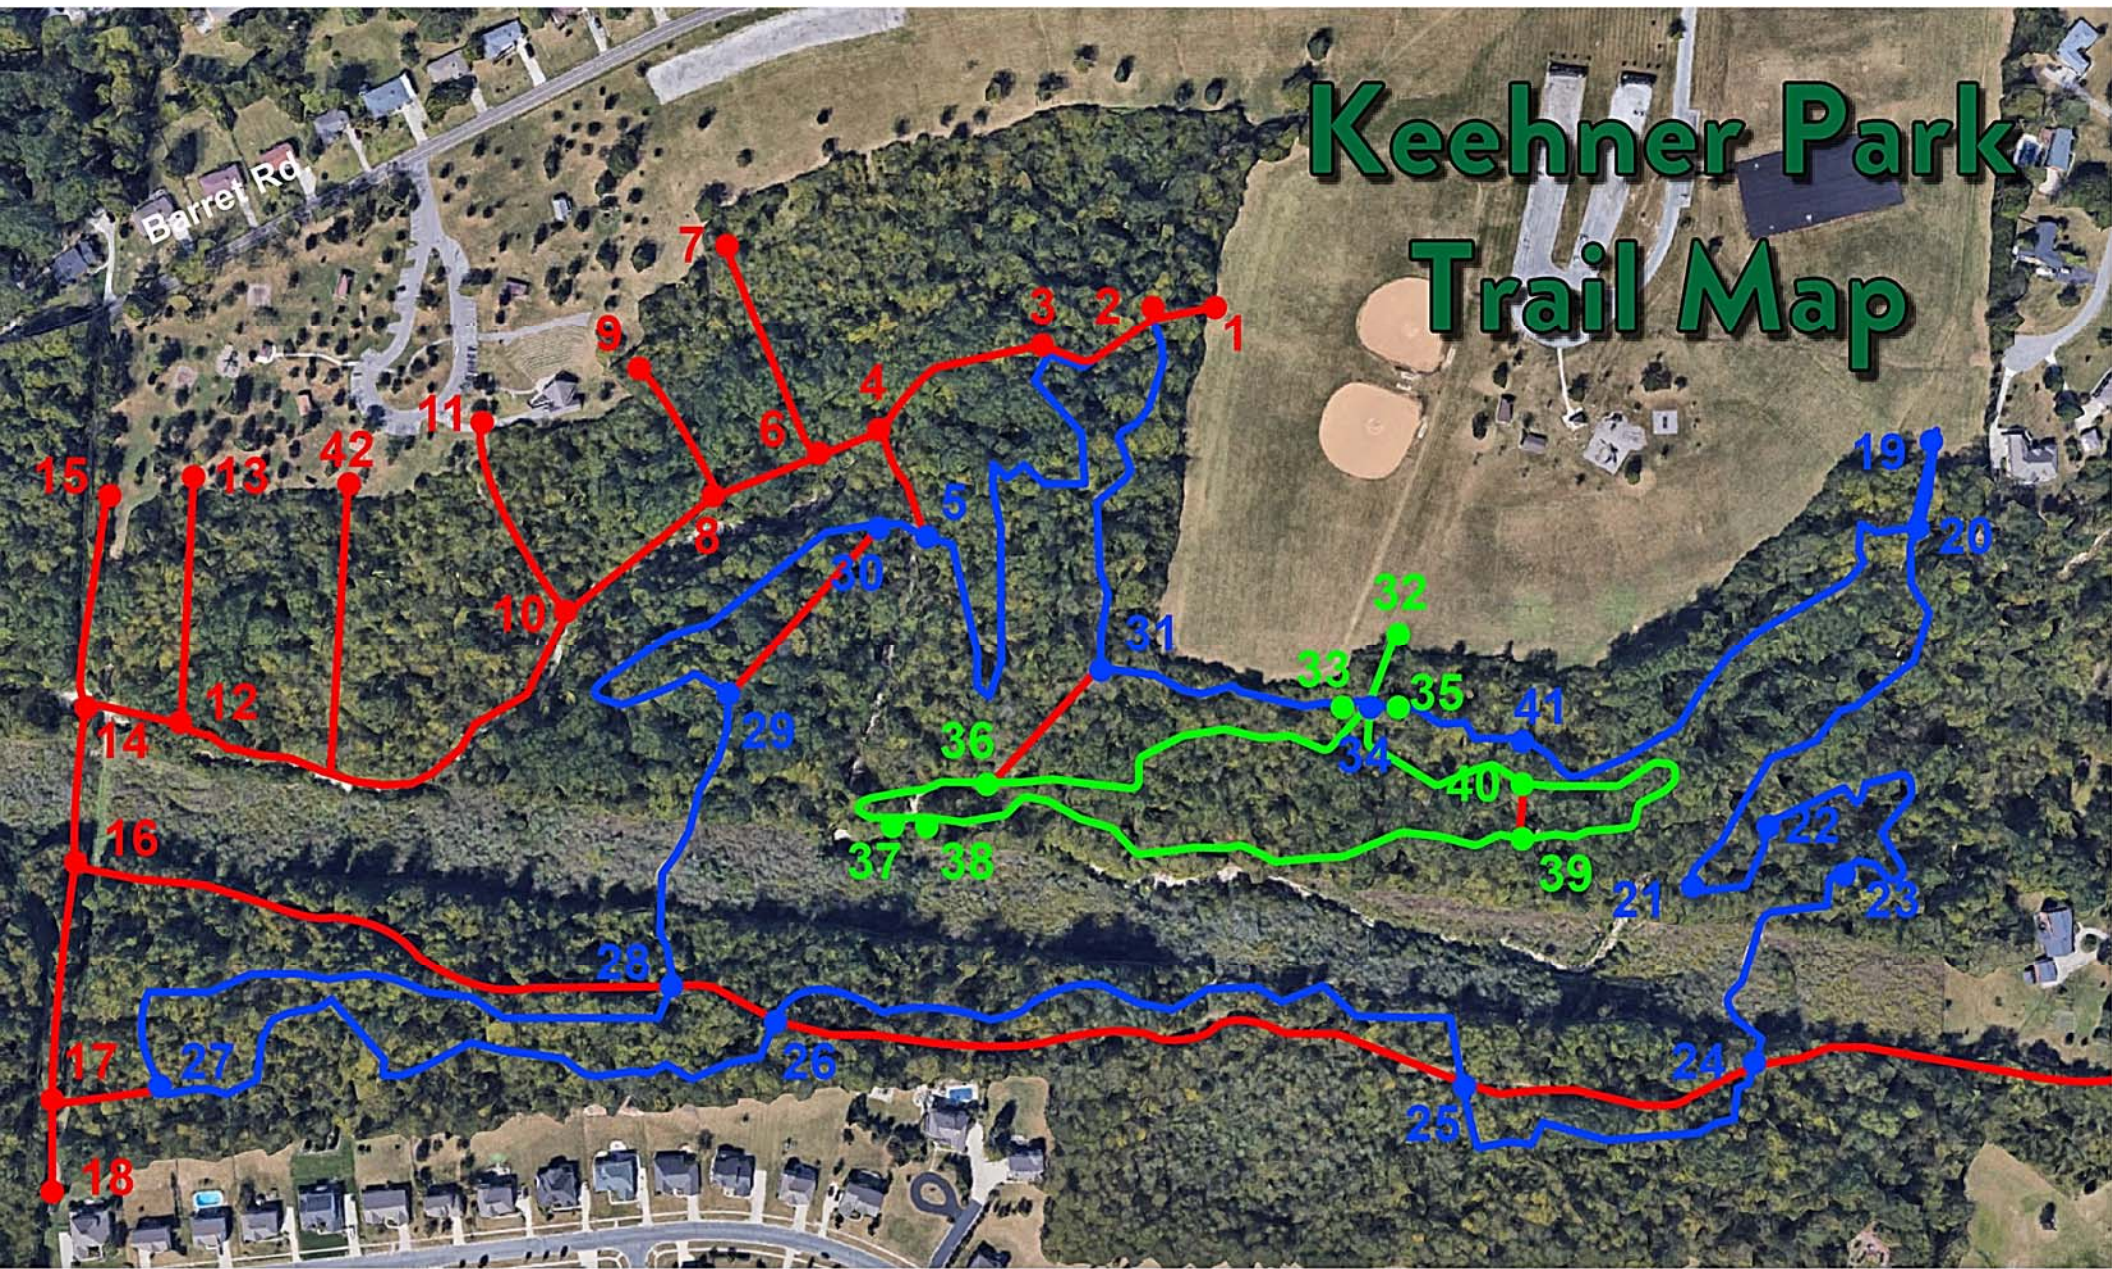

Keehner Park Trail Map

Red- Walking Trail
Green- Inner Loop
Blue- Mountain Biking Trail

Signage and Map done by Eagle Scout Brodie Hansen, Troop 194, May 15, 2021.