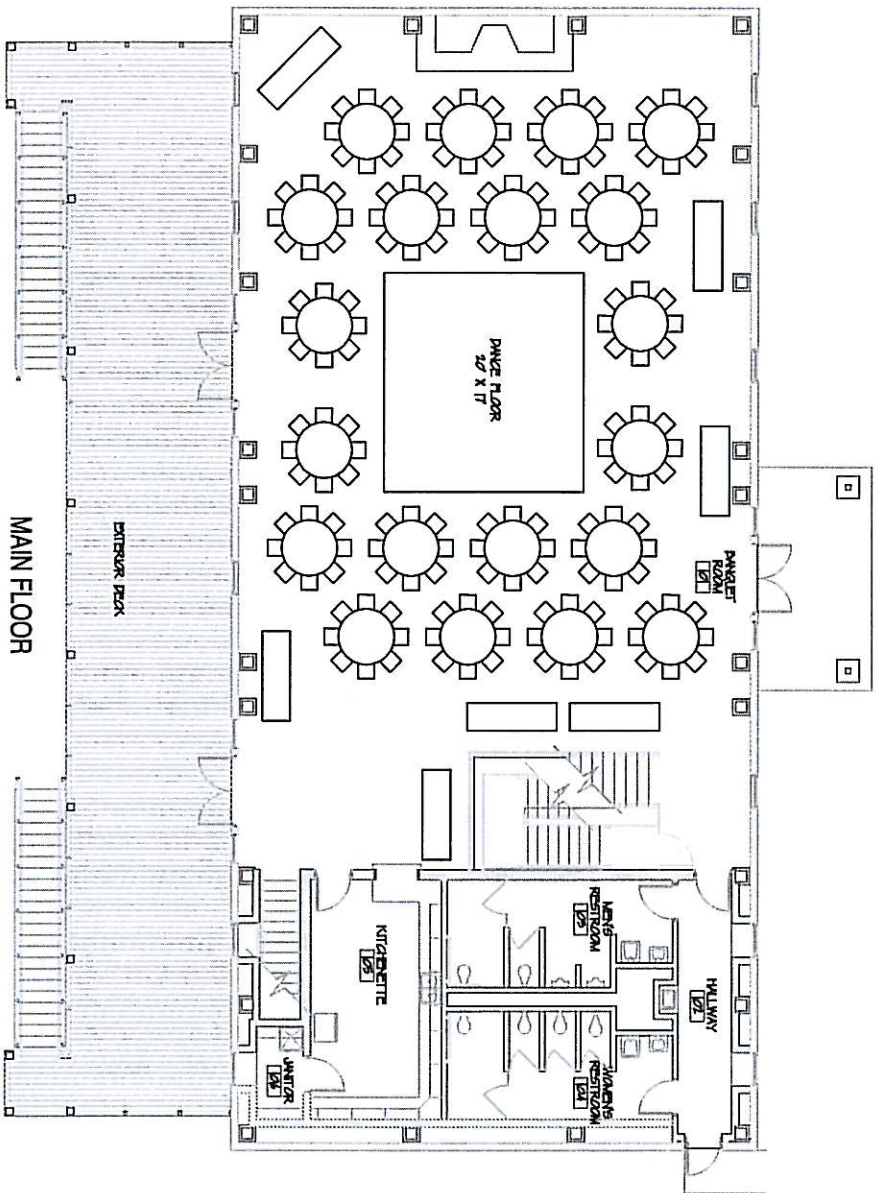

# MUHLHAUSER BARRN

8558 Beckett Road  
West Chester, OH 45069

MAIN FLOOR  
MAXIMUM SEATING = 160

MEZZANINE FLOOR  
MAXIMUM SEATING = 56