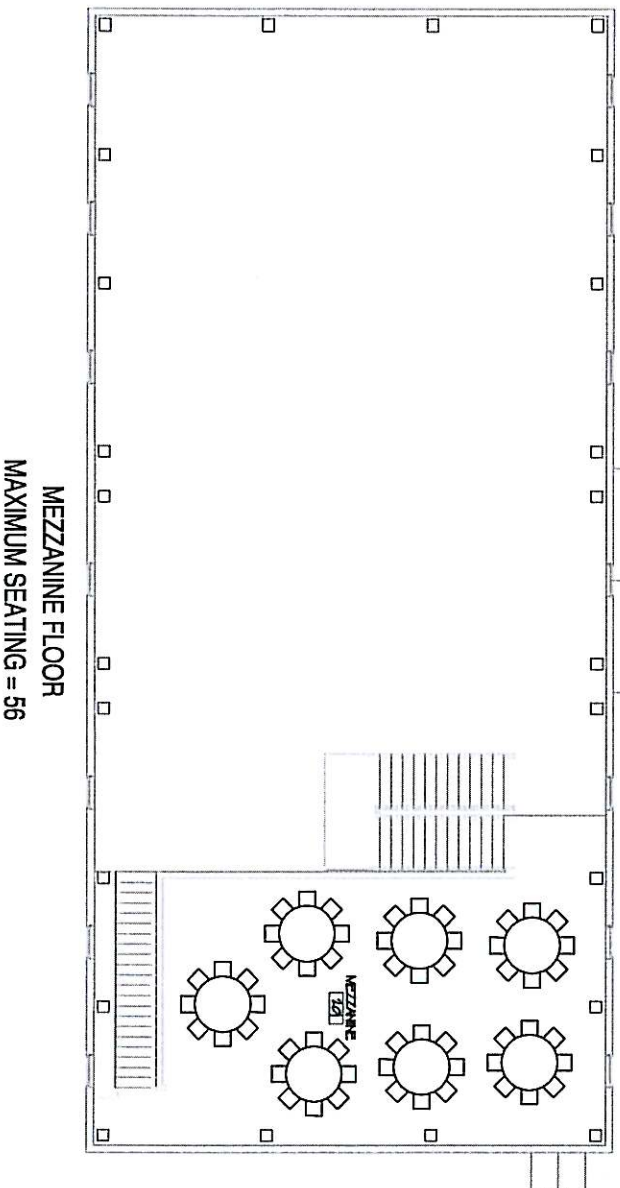

# MUHLHAUSER BARRN

8558 Beckett Road  
West Chester, OH 45069

MAIN FLOOR  
MAXIMUM SEATING = 160

MEZZANINE FLOOR  
MAXIMUM SEATING = 56