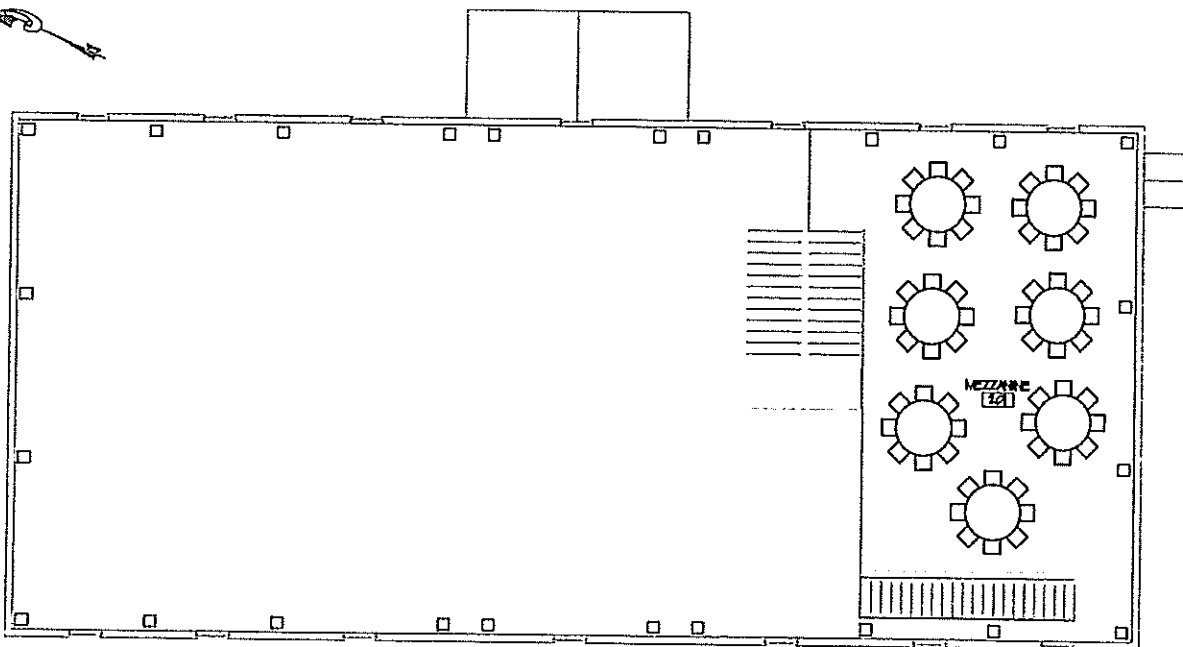

MUHLHAUSER BARN

8558 Beckett Road
West Chester, OH 45069

MAIN FLOOR
MAXIMUM SEATING = 160

MEZZANINE FLOOR
MAXIMUM SEATING = 56