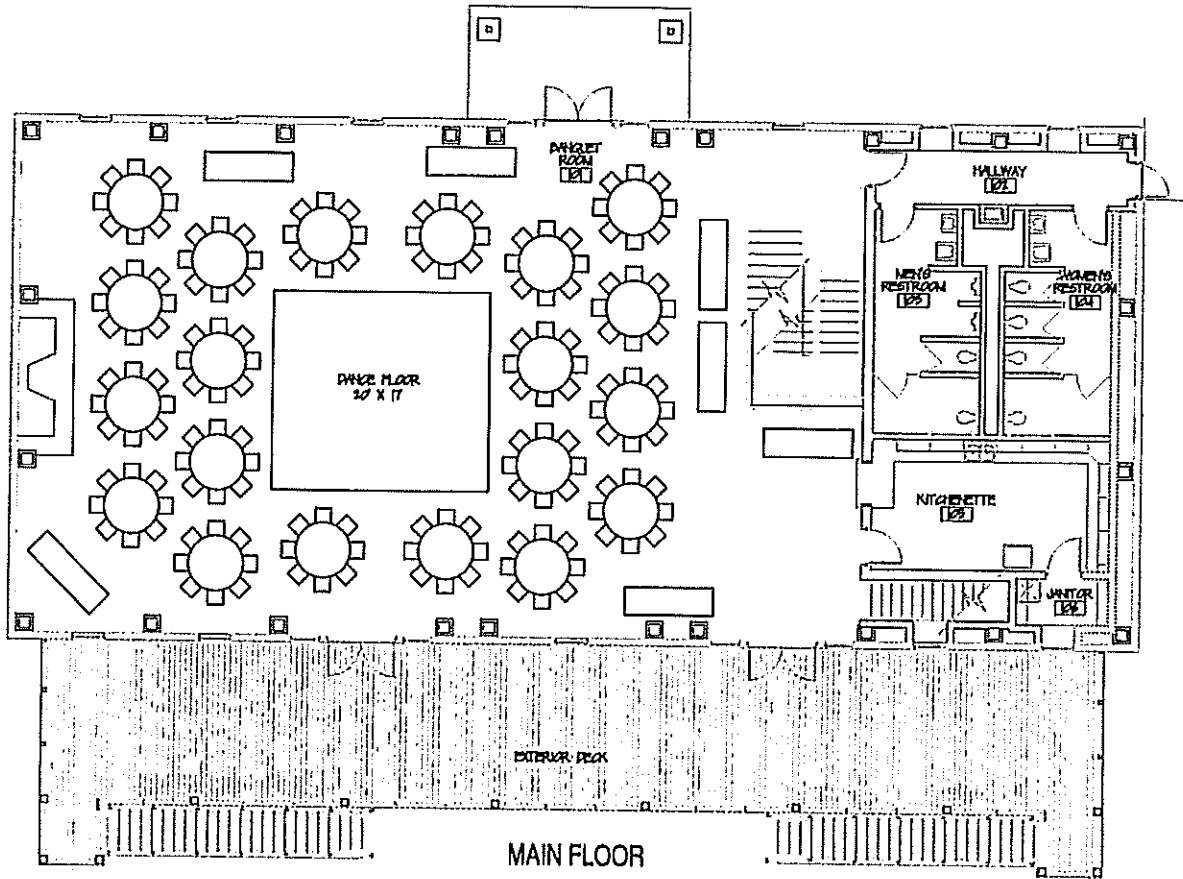

MUHLHAUSER BARN

8558 Beckett Road
West Chester, OH 45069

MAIN FLOOR
MAXIMUM SEATING = 160

MEZZANINE FLOOR
MAXIMUM SEATING = 56