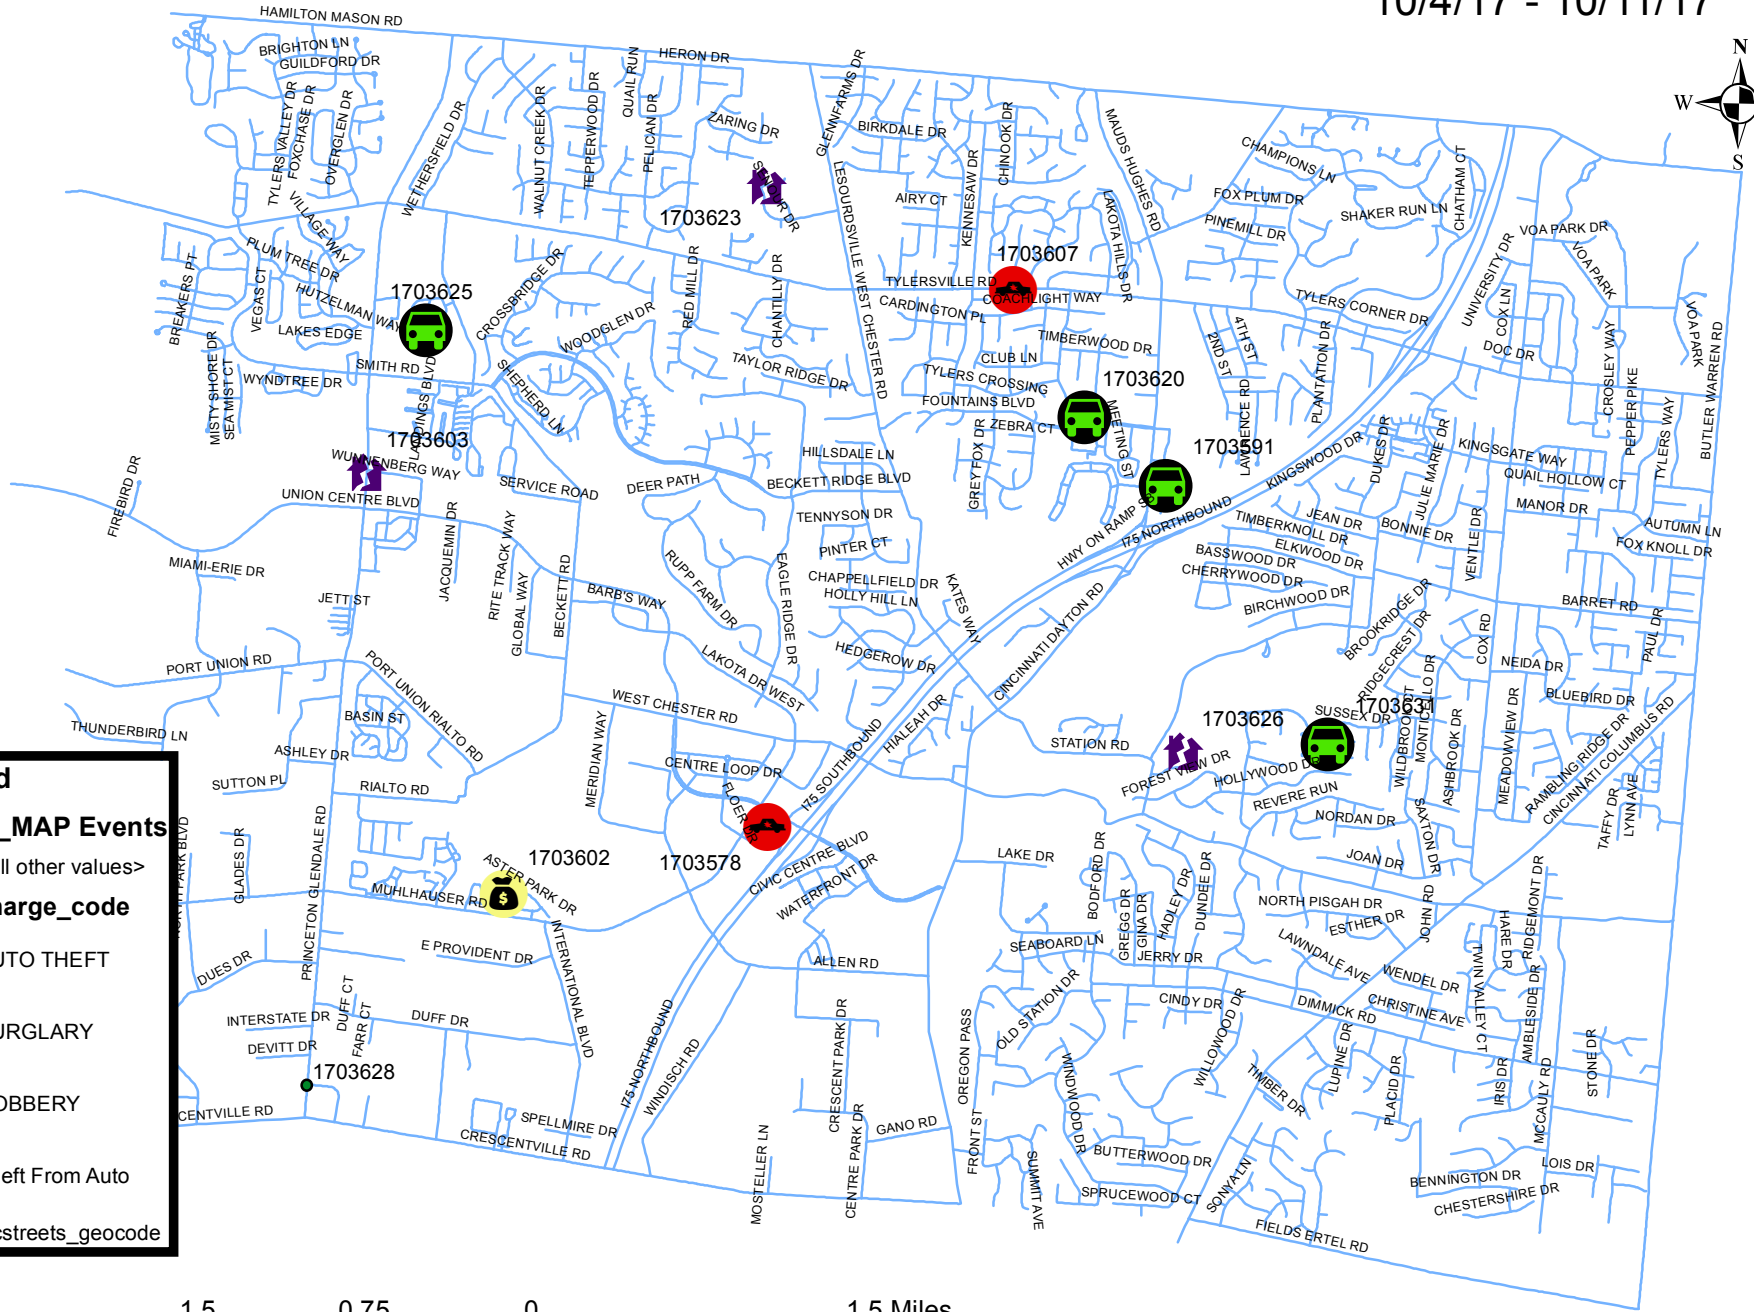

7 DAY Crime Map

10/4/17 - 10/11/17

Legend

CRIME_MAP Events

- <all other values>
- map_charge_code**
- AUTO THEFT
- BURGLARY
- ROBBERY
- Theft From Auto
- wcstreets_geocode